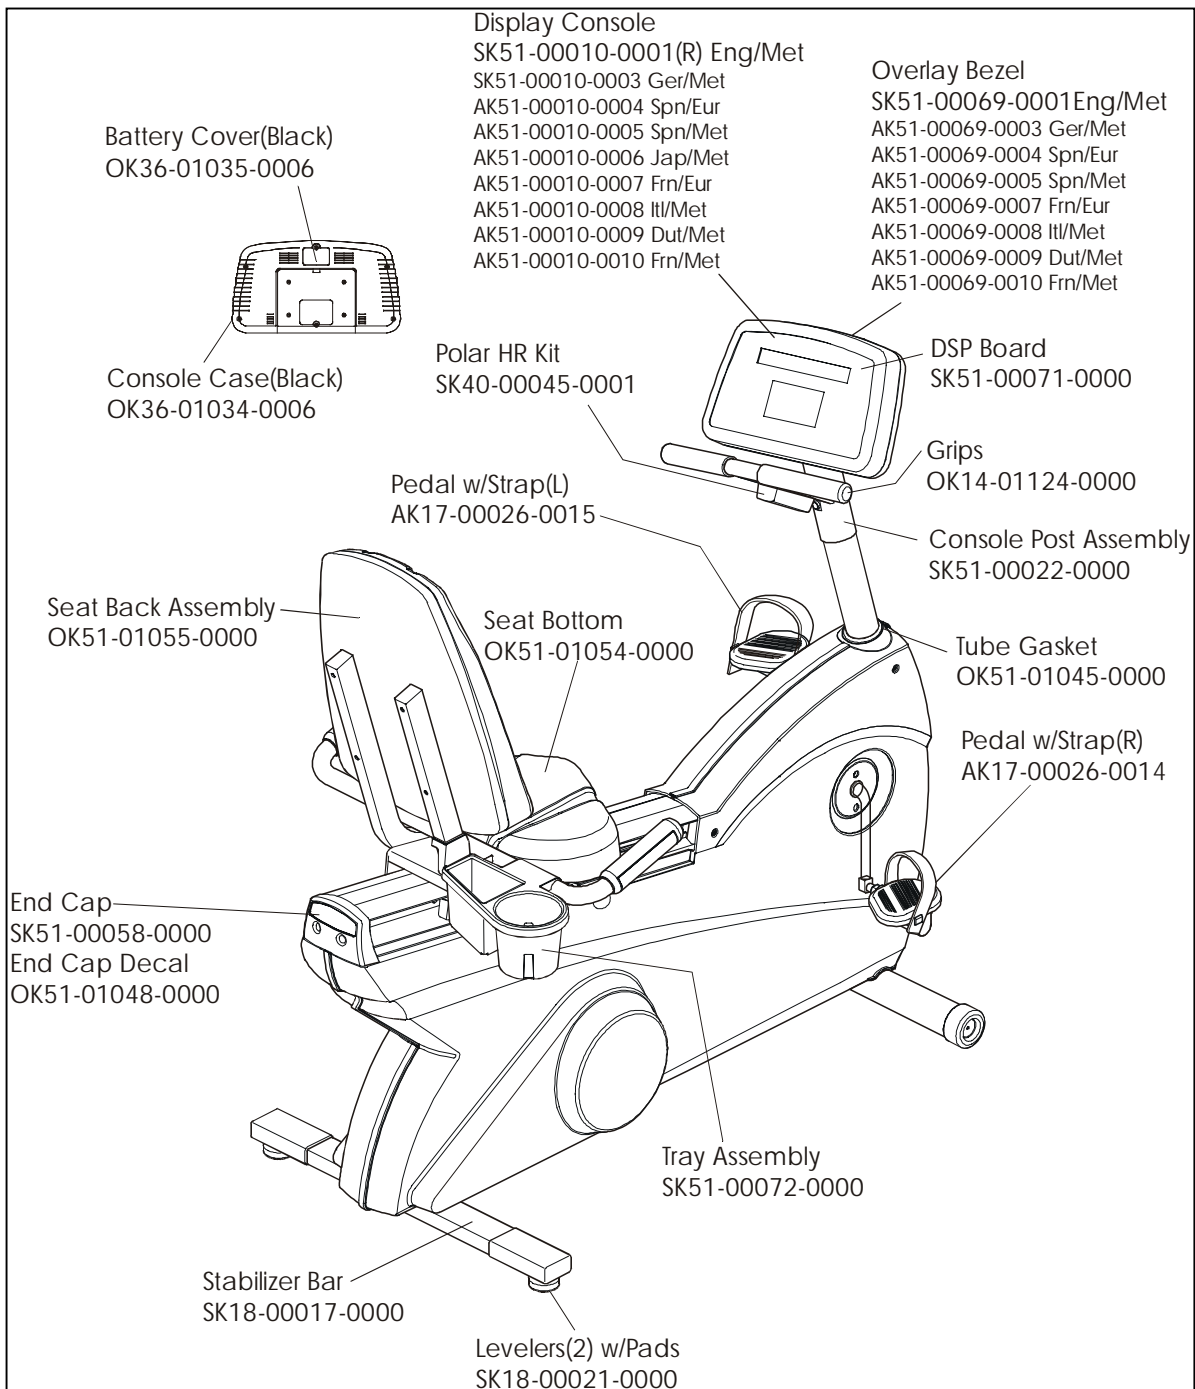

LC-9500R
EXERCISE BIKE

LC95R-0100-26
SN 638144-Up

**LC-9500R
EXERCISE BIKE**

**LC95R-0100-26
SN 638144-Up**

LC-9500R
EXERCISE BIKE

LC95R-0100-26
SN 638144-Up